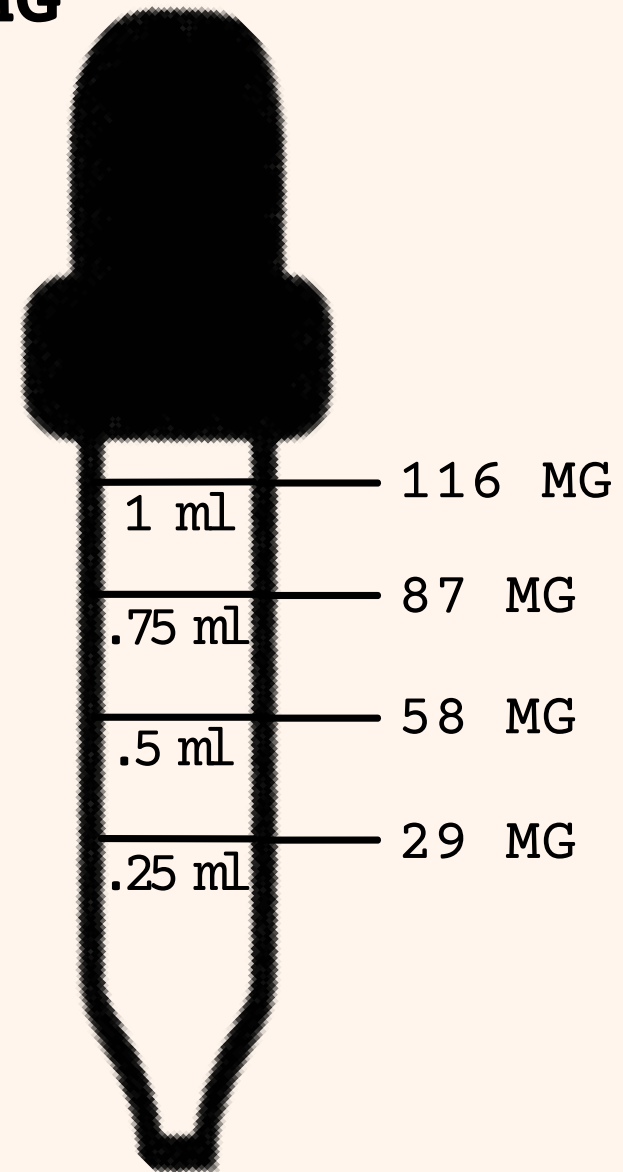

Blackberry Ridge Farm CBD Tincture Dosing Scale

CBD mg per serving

0-50mg

stress
relief and
relaxing

50-100mg

insomnia
relief and
inflammation

+100mg

chronic
illness and
pain

CBD TINCTURE DOSAGE

BLACKBERRY RIDGE FARM

1500 MG

3500 MG

The statements made regarding these products have not been evaluated by the Food and Drug Administration. These products are not intended to diagnose, treat, cure or prevent any disease. You must be 21 years of age or older to purchase or use these products. Do not use these products if you are pregnant or may be pregnant without consulting your physician.