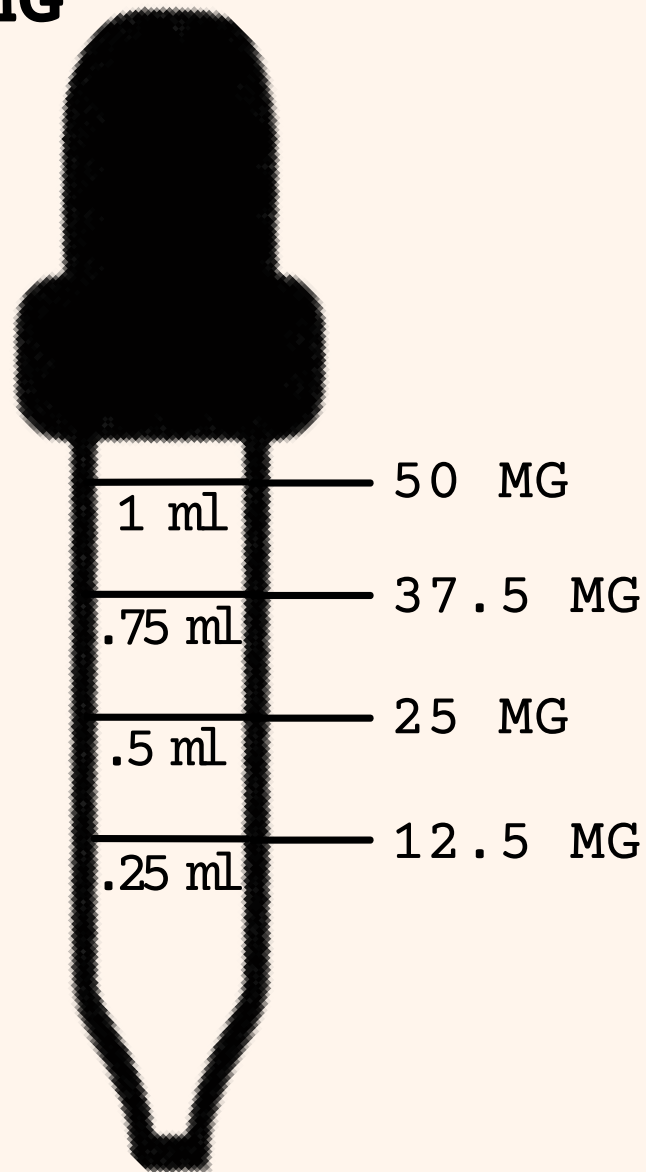

Blackberry Ridge Farm CBD Tincture Dosing Scale

CBD mg per serving

0-50mg

stress
relief and
relaxing

50-100mg

insomnia
relief and
inflammation

+100mg

chronic
illness and
pain

CBD TINCTURE DOSAGE

BLACKBERRY RIDGE FARM

1500 MG

3500 MG

The statements made regarding these products have not been evaluated by the Food and Drug Administration. These products are not intended to diagnose, treat, cure or prevent any disease. You must be 21 years of age or older to purchase or use these products. Do not use these products if you are pregnant or may be pregnant without consulting your physician.